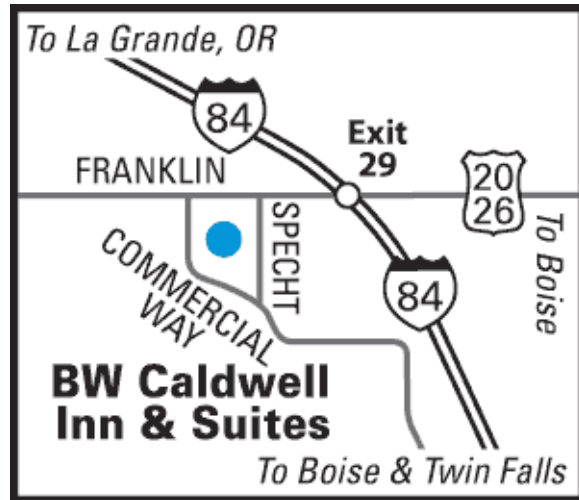

Hotel Information

Best Western Caldwell Inn & Suites

908 Specht Avenue,
Caldwell, Idaho, 83605-6927,
United States

Phone: 208-454-7225

Fax: 208-454-3522

General Hotel Information:

Check-In: 3PM (15:00)

Check-Out: 12PM (12:00)

Area Information:

- 1 mile(s) from Caldwell Night Rodeo, annual night time rodeo in September
- 1 mile(s) from Agricultural Tours
- 1 mile(s) from Boise River
- 3 mile(s) from Skydiving
- 8 mile(s) from Snake River Stampede, rodeo
- 8 mile(s) from Idaho Center, home of the Idaho

Directions:

- From: Interstate 84. Take Exit 29 West on Franklin Road. Turn left on Specht Avenue. The Best Western Caldwell Inn & Suites is located on the right.

Important: Map and directions are for information purposes only. While we hope to provide the best mapping information for Best Western hotels, some mapping details may not be as accurate as we would like. Please contact hotel directly to obtain the most current and complete location information and driving directions.

Restaurants:

- Across the street from Perkins Family Restaurant, American
- 0.5 mile(s) from Flying J and the Country kitchen
- 1 mile(s) from Fiesta Guadalajara, Mexican
- 2 mile(s) from Orphan Annie's, family restaurant
- 2 mile(s) from Creek Side Grill
- 3 mile(s) from Victor's Steak House
- 3 mile(s) from Idaho Pizza